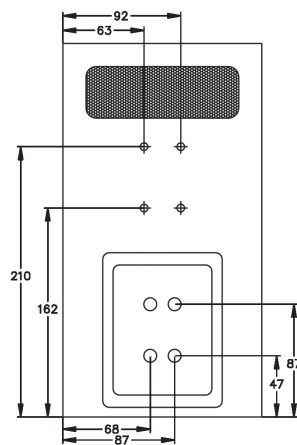

Professional proven drive units

DB1 Gold

Specifications

Freq response	50Hz-25kHz
Sensitivity	87dB 1w 1m
Effective ATL™ (Advanced Transmission Line)	1.5m 4.92ft
Drive Units	LF - PMC Doped 140mm cast alloy chassis HF - 27mm fabric soft dome
Crossover Freq	2kHz
Input connectors	2 pairs 4mm sockets
Dimensions	H 290mm 11.4" W 155mm 6.1" D 234mm 9.19" (+ grille)
Weight	4.5kg (9.9lbs)
Finish	Texture & Jet black veneer