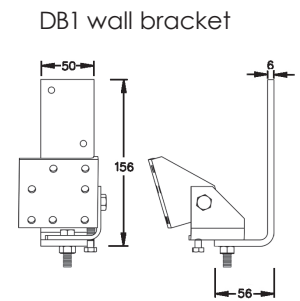

Professional proven drive units

DB1 Gold

Specifications

Freq response	50Hz-25kHz
Sensitivity	87dB 1w 1m
Effective ATL™ (Advanced Transmission Line)	1.5m 4.92ft
Drive Units	LF - PMC Doped 140mm cast alloy chassis HF - 27mm fabric soft dome
Crossover Freq	2kHz
Input connectors	2 pairs 4mm sockets
Dimensions	H 290mm 11.4" W 155mm 6.1" D 234mm 9.19" (+ grille)
Weight	4.5kg (9.9lbs)
Finish	Texture & Jet black veneer