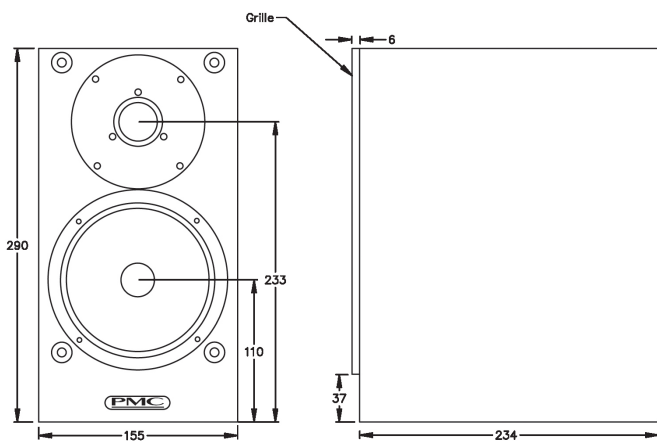

Professional proven drive units

DB1 Gold

Specifications

Freq response	50Hz-25kHz
Sensitivity	87dB 1w 1m
Effective ATL™ (Advanced Transmission Line)	1.5m 4.92ft
Drive Units	LF - PMC Doped 140mm cast alloy chassis HF - 27mm fabric soft dome
Crossover Freq	2kHz
Input connectors	2 pairs 4mm sockets
Dimensions	H 290mm 11.4" W 155mm 6.1" D 234mm 9.19" (+ grille)
Weight	4.5kg (9.9lbs)
Finish	Texture & Jet black veneer