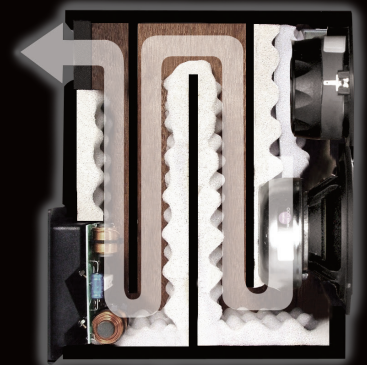

sound balance and vibe intended by the recording artist, without missing a single nuance.

The DB1 Gold has the ultra-high definition sonic performance and finesse of the current professional range with added refinement to its look and feel. The cabinet features the studio heritage textured black

Textured black front baffle and a veneered main body

Hand built British quality with a 20 year warranty

DB1 Gold

The window into the professional world

© j.veith@jv-acoustics.de

Wisseloord Studios - one of the world's leading music production facilities, PMC equipped

ATL™
Advanced Transmission Line

All of our loudspeakers offer **ATL™** bass loading technology, which provides the following advantages over ported speakers:

- More detailed, more natural – as it was in the studio
- Full, rich sound at any volume level
- Deeper bass from a smaller cabinet with **ATL™**
- Easy to drive with all amplifiers

Professional proven drive units

DB1 Gold

Specifications

Freq response	50Hz-25kHz
Sensitivity	87dB 1w 1m
Effective ATL™ (Advanced Transmission Line)	1.5m 4.92ft
Drive Units	LF - PMC Doped 140mm cast alloy chassis HF - 27mm fabric soft dome
Crossover Freq	2kHz
Input connectors	2 pairs 4mm sockets
Dimensions	H 290mm 11.4" W 155mm 6.1" D 234mm 9.19" (+ grille)
Weight	4.5kg (9.9lbs)
Finish	Texture & Jet black veneer