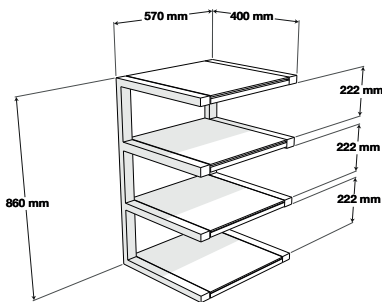

ESSE HIFI

DIMENSIONS

MAXIMUM SIZE / WEIGHT

TV
30" MAX
AU SOL
ON THE FLOOR

↓ 40/20 KG
MAX

COLOR(S)

-  Black/Black3760108801899
NORESSBHIFBK
-  Black/Red3760108801905
NORESSBHIFRD

DESCRIPTION

The plain and refined design of the Esse Hifi makes it a functional and elegant piece of furniture ready to house your AV equipment with style. The top shelf also welcomes any turntable or flat screens up to 32 inches.

DESIGN

Structure : *Glossy black powder coated steel*
Shelves : *Black or red tempered glass*

MAXIMUM LOAD

Upper shelf : *88.2 lbs - 40kg*
Internal shelves : *44 lbs - 20 kg*

USABLE DIMENSIONS

Overall dimensions (W x H x D) : *22.4" x 33.9" x 15.7"*
: 570 x 860 x 400mm
Shelves (W x D) : *22.4" x 15.7" / 570 x 400 mm*
Height between shelves : *8.7" / 222 mm*

PACKAGING

Delivered disassembled with screws kit, mounting instructions and tools
Quantity/box: *1*
Type: *Brown cardboard*
Dimensions (W x H x D) : *35,6" x 19.2" x 6,2" / 905 x 490 x 160mm*
Gross Weight : *57.5 lbs / 26.1kg*
Net Weight : *51.3 lbs / 23.3 kg*